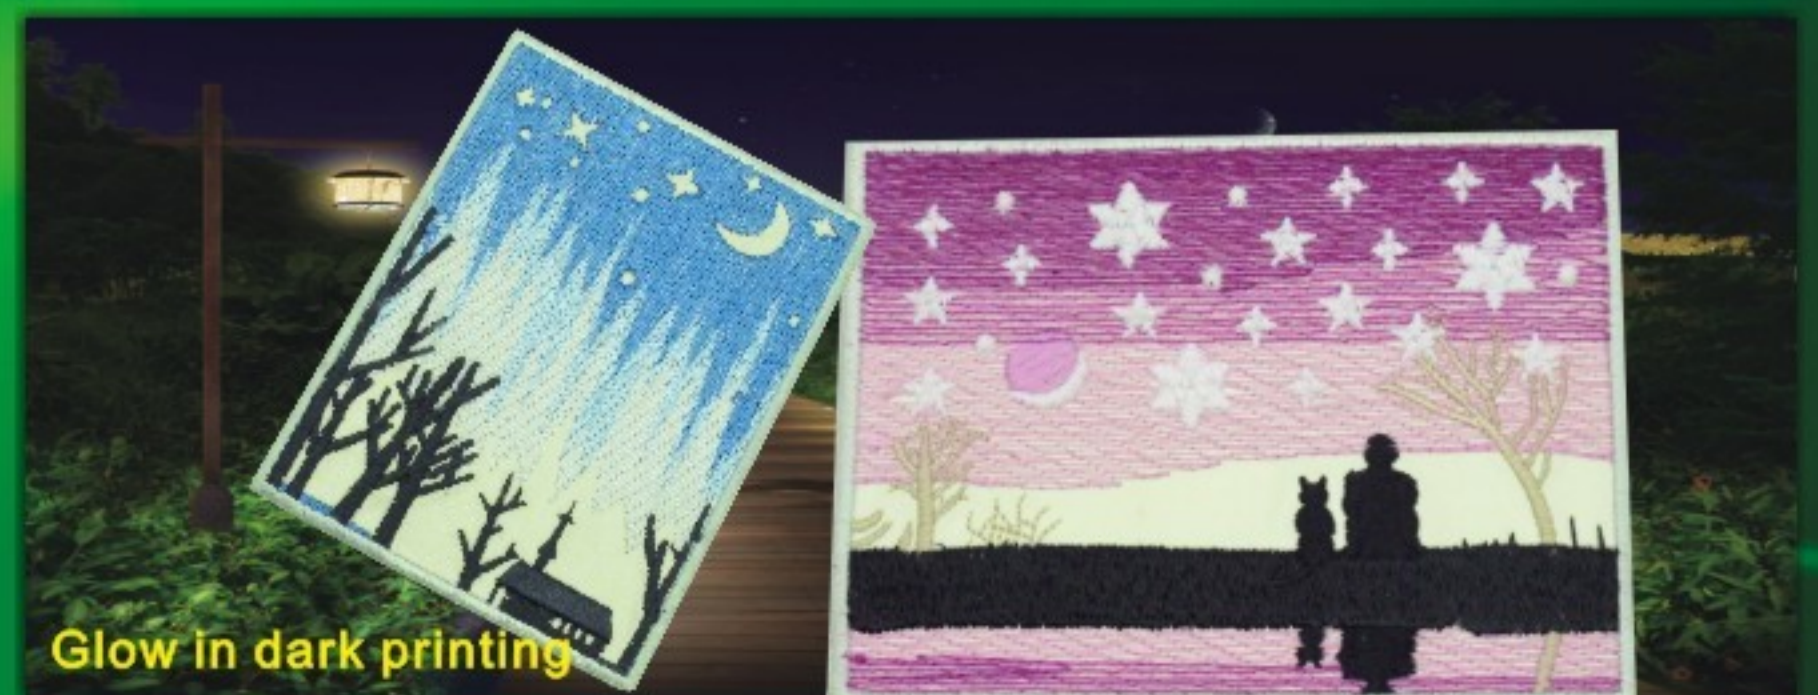

Glow in dark printing

All trademarks are shown for reference purposes only, we are not authorized to sell any items bearing such trademarks.

FOREVER EMBLEM & BADGE INTERNATIONAL LTD.

Add: A1006, Hongxi Center, No. 2, Tiyu Road, South Distnit, Dongguan City, Guangdong Province, R.R.C. Zip Code: 523007
TEL: +86(0)769-2290-0190 FAX: +86(0)769-2290-0211 URL: <http://www.forever-eb.com> Email: order@forever-eb.com