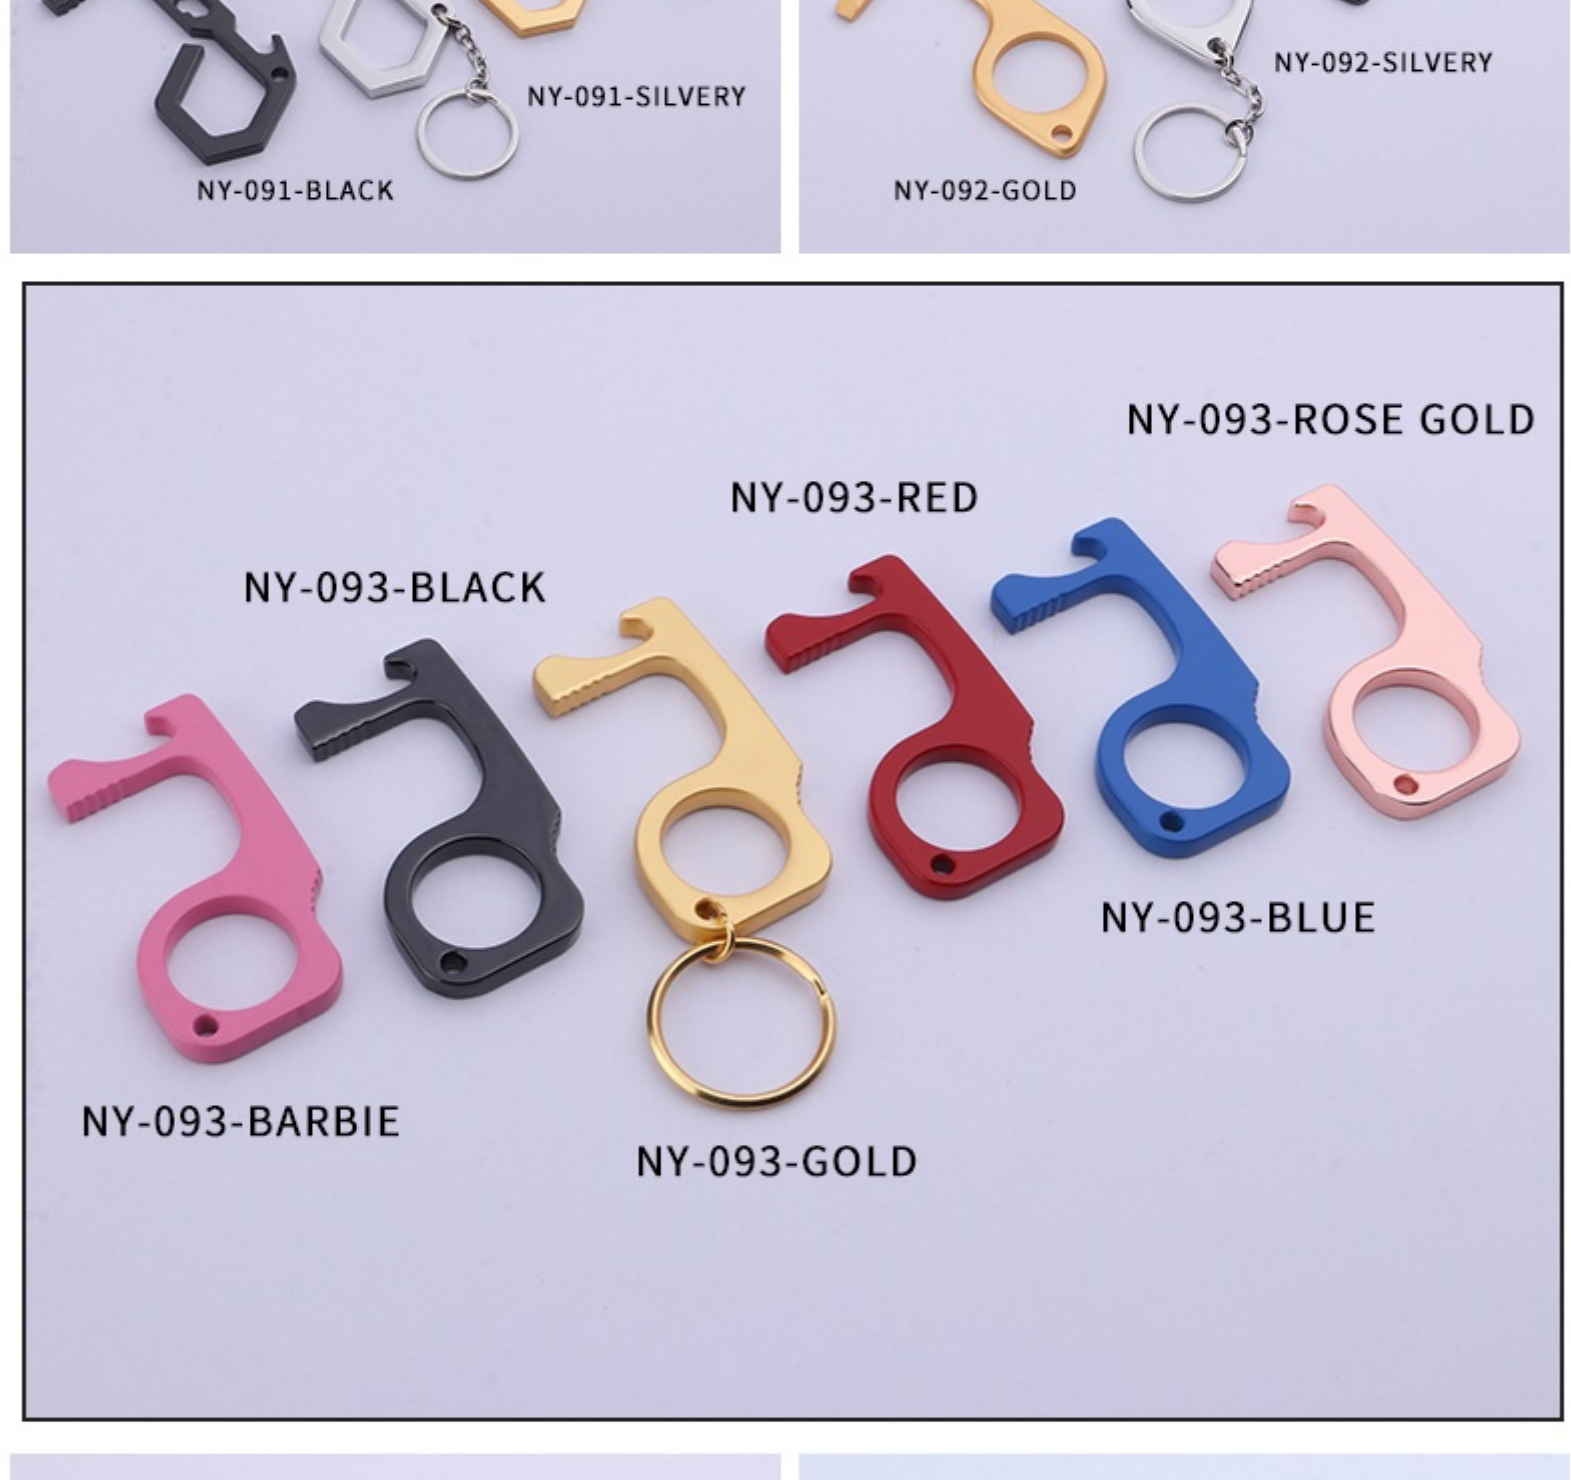

Hygiene Hand Non-Contact Door Opener & Stylus Keychain Tool

Pedal Door Opener

ANTI CONTACT DOOR OPENER KEY CHAIN