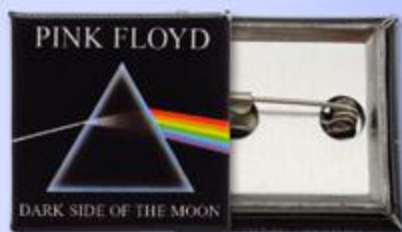

Promotional Button Badge

- A colorful and well-made button badge is an ideal corporate gift.

● Different shapes are available

Round Shape: Dia. 20/25/28/30/32/35/37/38/40/44/49/50/54/55/57/58/63/64/70/73/74/90/100mm

Heart Shape: 42 x 37mm / 65 x 58mm

Triangle Shape: 43 x 39mm

Oval Shape: 57 x 45mm

Square Shape: 25 x 25mm / 32 x 32mm / 50 x 50mm / 30 x 30mm

Rectangle Shape: 80 x 50mm / 73 x 70mm

● Different accessories are available